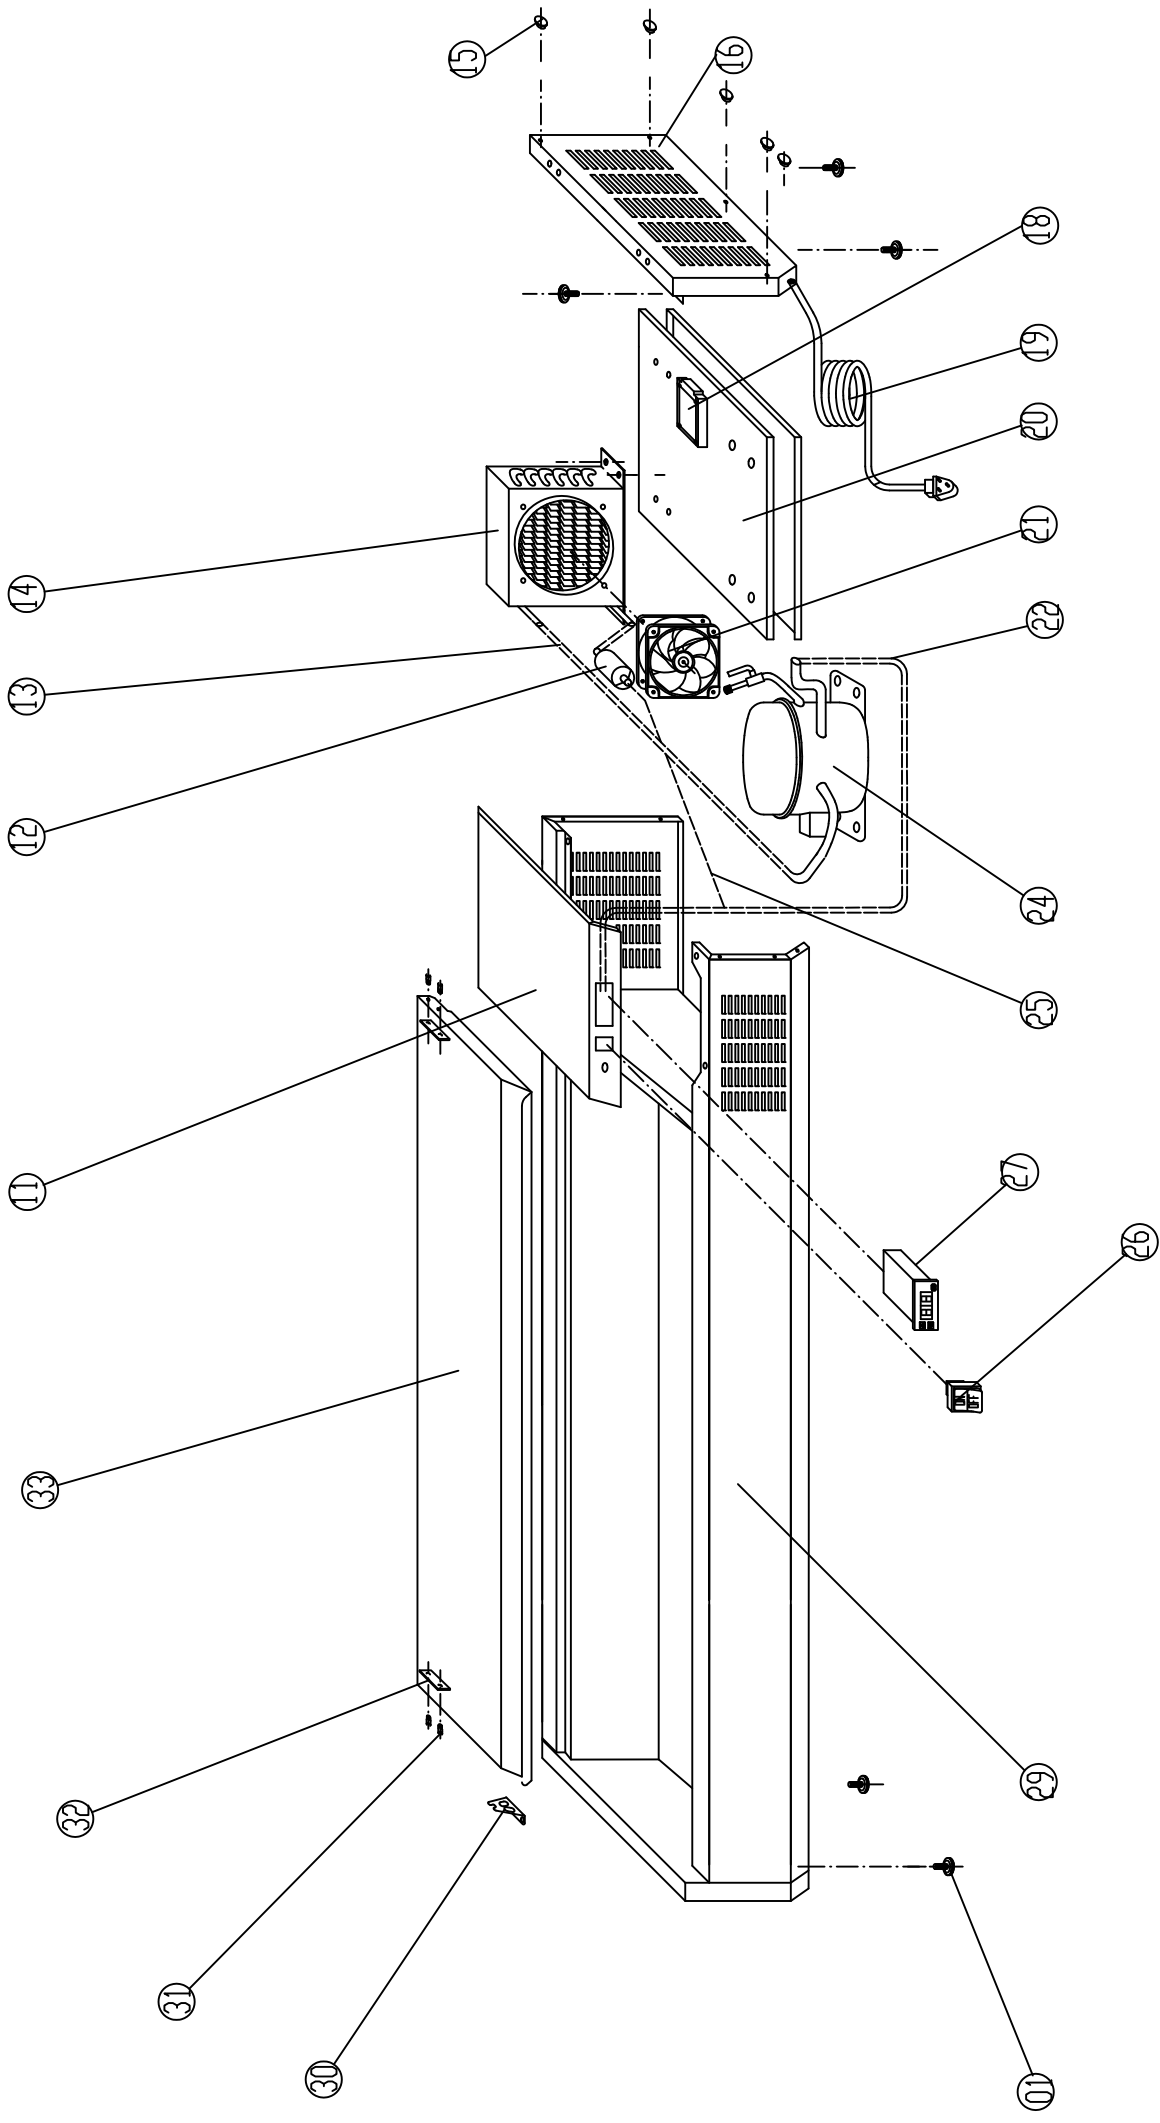

**7450.0035**

Onderdelen informatie

Erzatzteil information

Spare part information

Information de pièces

EXPLODE OF ABX SS LID

# Spare Parts list of 7450.0035

ABX2000/380 SS 2017

NO.	CODE	NAME	MODEL	QUANTITY	MATERIAL	REMARK
1	9338.1195	FEET		4PCS	PLASTIC	
11		UNIT ROOM COVER		1PC	STAINLESS	
12		FILTER DRIER	20g	1PC	XH-9	
13		DISCHARGE TUBE	Φ6	1PC	COPPER	
14		CONDENSER	1/5HP	1PC	COPPER/AL	
15		PLASTIC CAP	Φ13	9PCS	PLASTIC	
16		SIDE COVER		1PC	STAINLESS	
18		JUNCTION BOX		1PC		
19		PLUG	LT312/1.0MM 2x3G	1PC		
20		UNIT BOARD		1PC	ZINCFY STEEL	
21	9999.0136	CONDENSER FAN	SA1238A2	1PC		
22		SUCTION TUBE		1PC	COPPER	
24	9338.1616	COMPRESSOR		1PC		
25		CAPILLARY	Φ2.3x0.8x2000	1PC	COPPER	
26	9108.0244	MAIN SWITCH	DRH-2415-3	1PC		
27	9114.0035	THERMOSTAT	XR02CX	1PC		
29		BODY		1PC		
30	9338.1019	COVER HINGE		2PCS	STAINLESS	
31	9338.1018	COVER HINGE AXIS		4PCS	STAINLESS	
32		STRENGTHENING BOARD		2PCS	STAINLESS	
33		SS/COVER		1PC	STAINLESS	